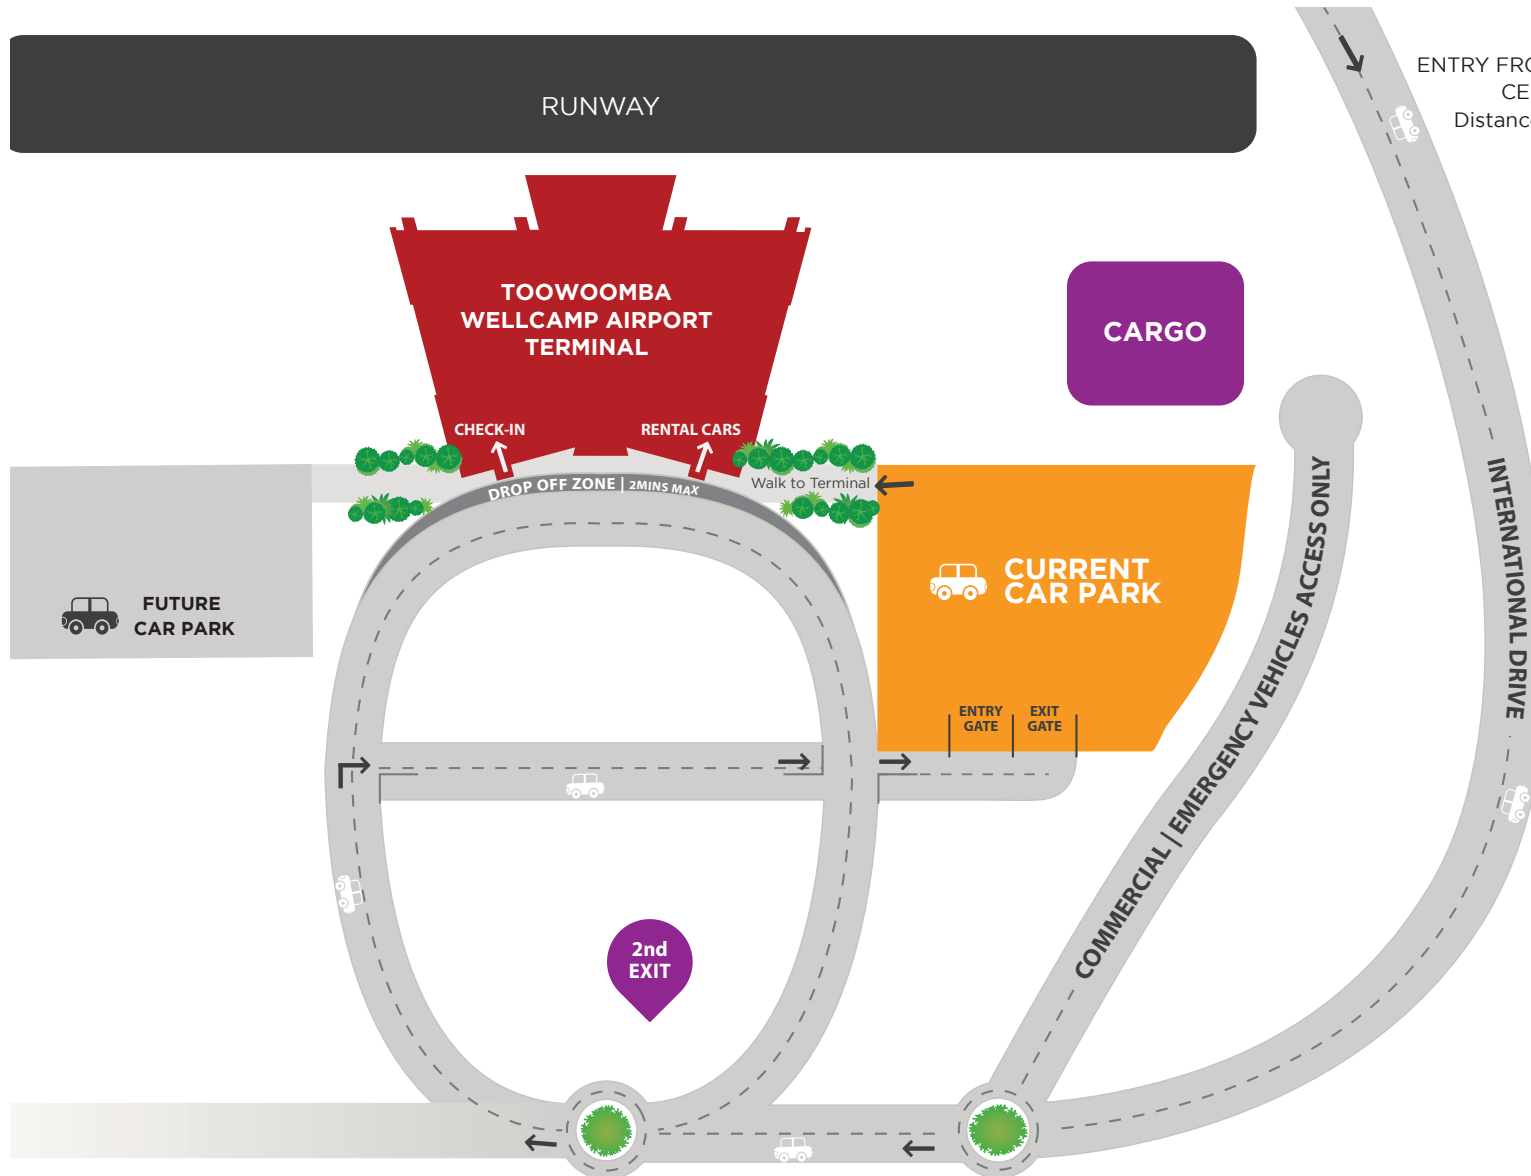

AIRPORT PARKING

ADDRESS: 1511 Toowoomba-Cecil Plains Road Wellcamp Q 4350

ENTRY FROM TOOWOOMBA
CECIL PLAINS ROAD
Distance: 4km to Terminal

- Ample parking is available an easy walking distance from the passenger terminal.
- Short and long stay parking is currently in the same area.
- The parking area is monitored 24 hours a day.
- Accessible parking is available

1511 Toowoomba - Cecil Plains Road Wellcamp Queensland 4350
www.wellcamp.com.au @toowoombawellcampairport #fromtoowoombatotheworld