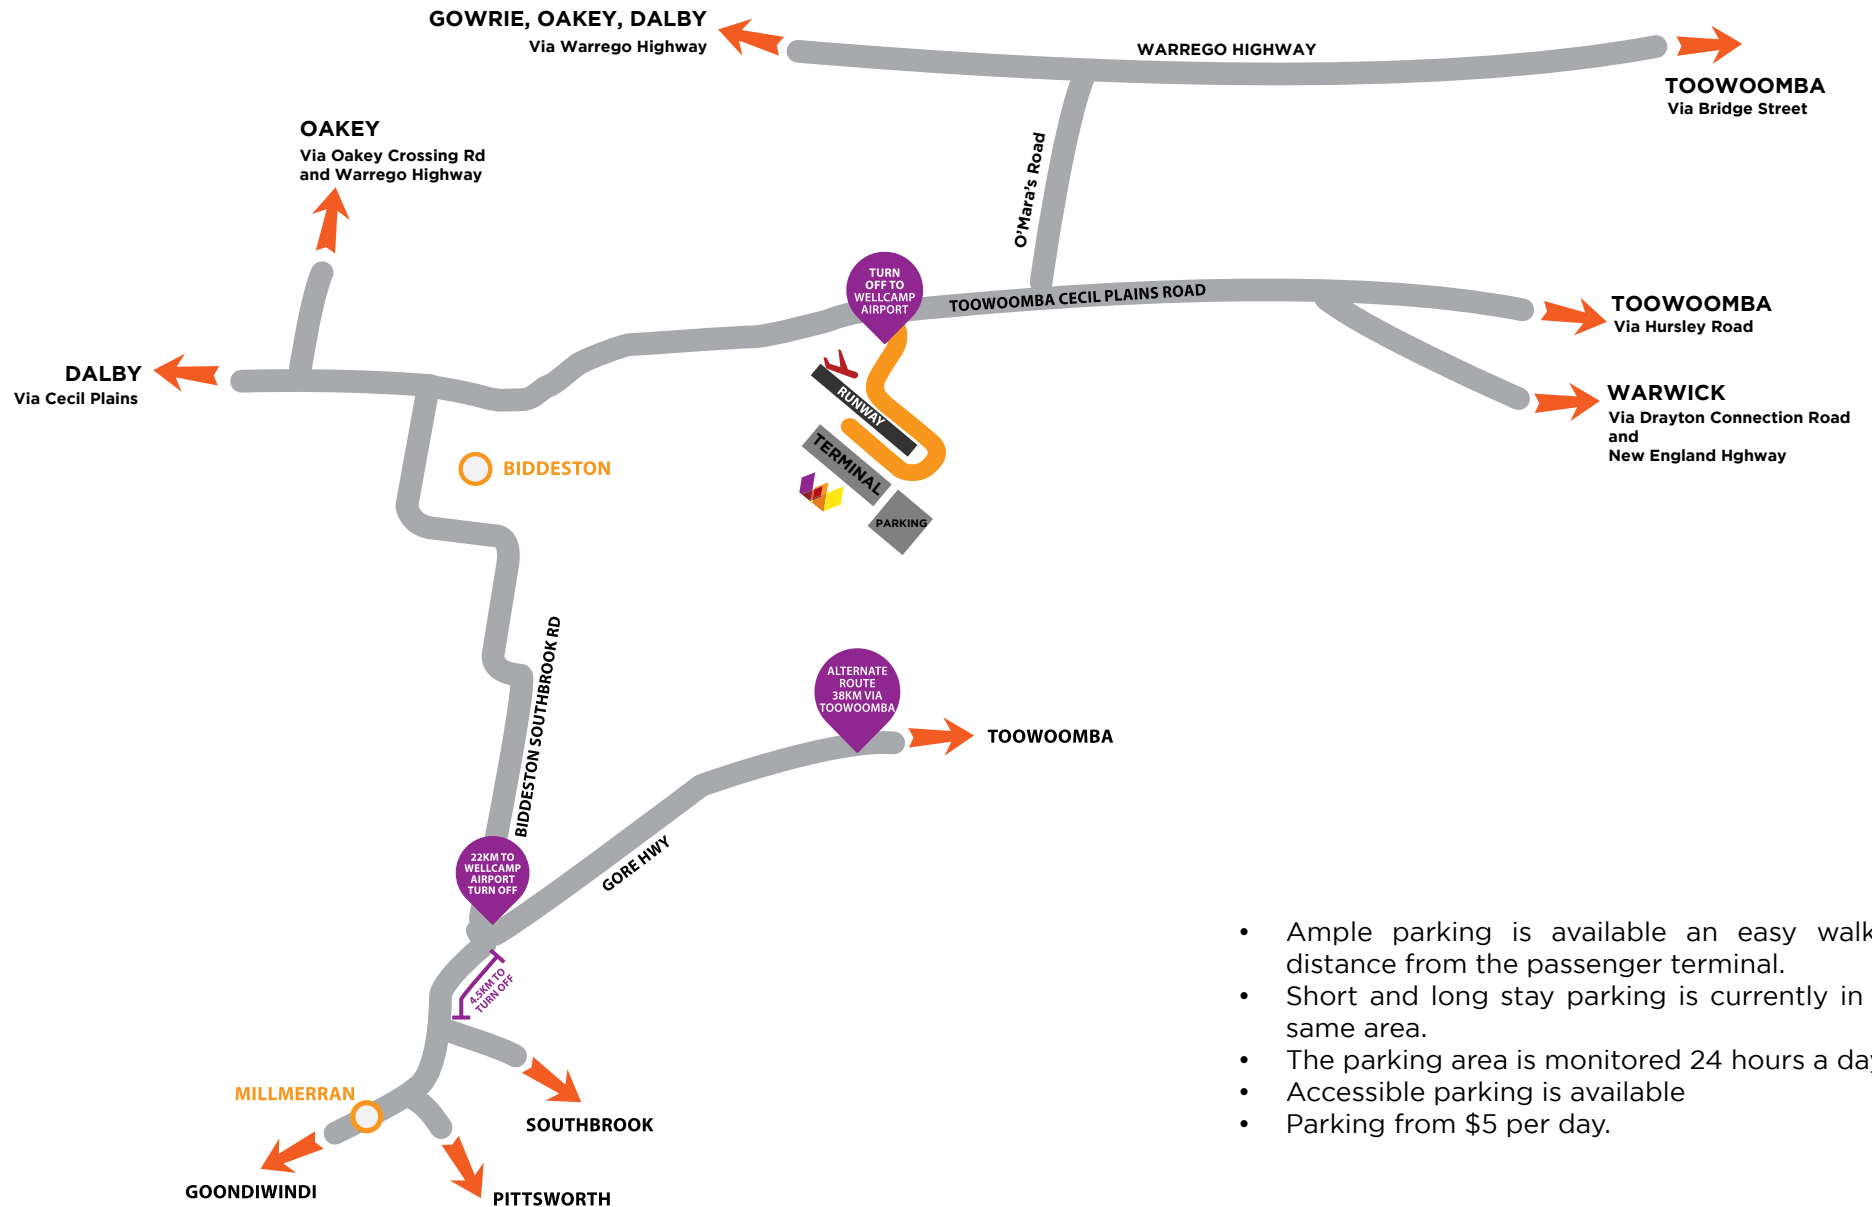

# HIGHWAYS LEADING TO WTB

ADDRESS: 1511 Toowoomba-Cecil Plains Road Wellcamp Q 4350

- Ample parking is available an easy walking distance from the passenger terminal.
- Short and long stay parking is currently in the same area.
- The parking area is monitored 24 hours a day.
- Accessible parking is available
- Parking from \$5 per day.

1511 Toowoomba - Cecil Plains Road Wellcamp Queensland 4350  
www.wellcamp.com.au @toowoombawellcampairport #fromtoowoombatotheworld