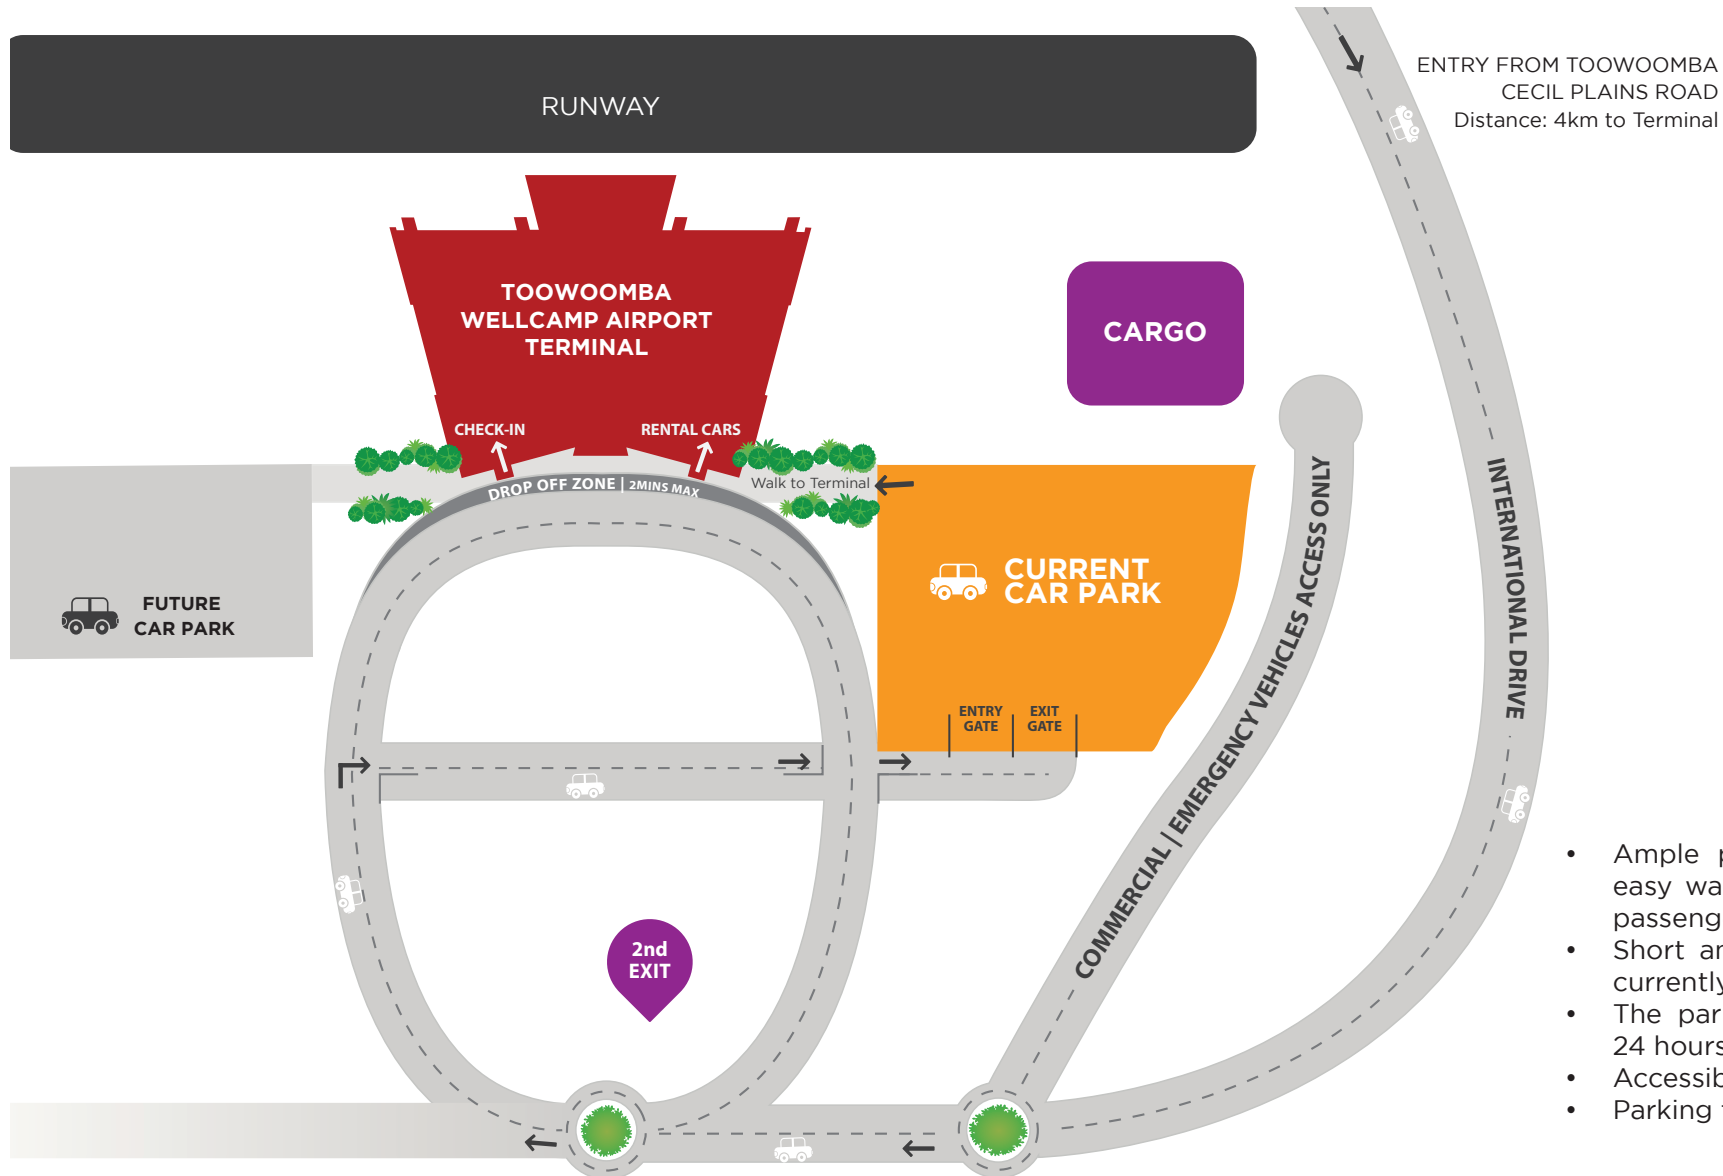

# AIRPORT PARKING

ADDRESS: 1511 Toowoomba-Cecil Plains Road Wellcamp Q 4350

ENTRY FROM TOOWOOMBA  
CECIL PLAINS ROAD  
Distance: 4km to Terminal

- Ample parking is available an easy walking distance from the passenger terminal.
- Short and long stay parking is currently in the same area.
- The parking area is monitored 24 hours a day.
- Accessible parking is available
- Parking from \$5 per day.

1511 Toowoomba - Cecil Plains Road Wellcamp Queensland 4350

[www.wellcamp.com.au](http://www.wellcamp.com.au) @toowoombawellcampairport #fromtoowoombatotheworld